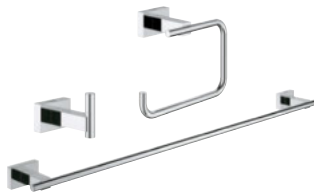

40 777 001
City bathroom set 3-in-1