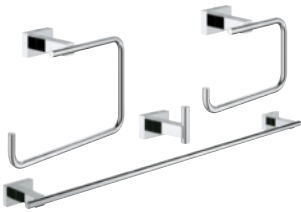

40 778 001
Master bathroom set 4-in-1