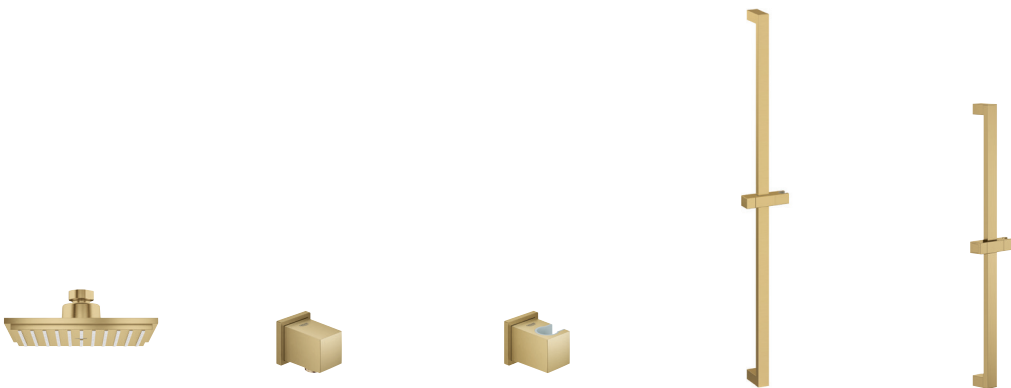

EUPHORIA CUBE+

		00	EN	243	GN	A0
26468_0	Euphoria Cube+ 150 shower head, 6", 1 spray, 1.75gpm					
26634_0	Euphoria Cube+ wall union					
27693_0	Euphoria Cube+ wall mount hand shower holder					
27841_0	Euphoria Cube+ 36" shower slide bar					
27892_0	Euphoria Cube+ 24" shower slide bar