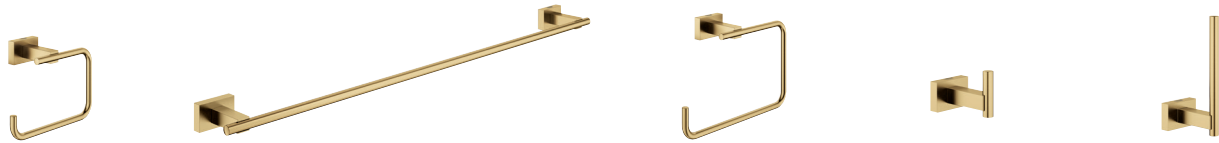

ACCESSORIES		00	EN	243	GN	A0
40507_1	Essentials Cube paper holder	●	●	●	●	●
40509_1	Essentials Cube 24" towel bar	●	●	●	●	●
40510_1	Essentials Cube 8" towel ring	●	●	●	●	●
40511_1	Essentials Cube robe hook	●	●	●	●	●
40512_1	Essentials Cube multi-towel rack	●	●	●	●	●
40623_1	Essentials Cube spare paper holder	●	●	●	●	●
40777_1	Essentials Cube 3-in-1 accessory set	●	●	●	●	●
40778_1	Essentials Cube 4-in-1 accessory set	●	●	●	●	●
41078_0	Essentials double toilet paper holder	●	●	●	●	●