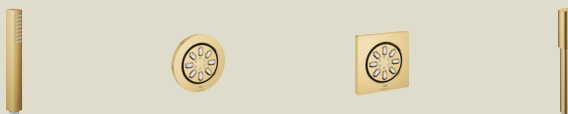

SHOWER

OLD #	NEW #		00	EN	243	GN	AO
26467_0	26867_0	Euphoria Cube+ stick hand shower, 1 spray, 1.75gpm					
26744_0	26844_0	Rainshower body spray, 2 sprays, 0.9gpm, round					
26745_0	26845_0	Rainshower body spray, 2 sprays, 0.9gpm, square					
26465_0	26866_0	Sena stick hand shower, 1 spray, 2.5gpm					

Finish options:

00 | StarLight Chrome   243 | Matte Black   AO | Hard Graphite   EN | Brushed Nickel   GN | Brushed Cool Sunrise