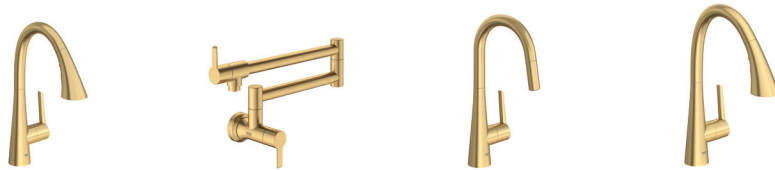

Pure Freude
an Wasser

2023 GROHE
FINISH EXPANSION
FOR KITCHEN, BATH & SHOWER

32 298 GN3
GROHE Zedra single-handle pull down kitchen faucet triple spray, 1.75gpm

KITCHEN POWER & PRESENCE

Long established as a leader in the design and engineering of premium kitchen faucets, GROHE introduces two new finishes on select collections: Brushed Cool Sunrise and Matte Black. Bold and beautiful, these decorator-inspired faucets make their presence known while delivering outstanding performance. Distinguished by the highest quality standards and superior craftsmanship, GROHE kitchen faucets continue to be the choice of discerning homeowners.

Finish Options:

00 | StarLight Chrome

243 | Matte Black

A0 | Hard Graphite

DC | SuperSteel

GN | Brushed Cool Sunrise

KITCHEN

CONCETTO

		00	DC	243	GN	A0
31479_1	Concetto single-handle pull down bar faucet 1.75gpm					
31492_0	Concetto single-handle semi-pro dual spray kitchen faucet 1.75gpm					
31518_0	Concetto single-handle bar faucet 1.5gpm					
32665_3	Concetto single-handle pull-down kitchen faucet dual spray 1.75gpm					

ESSENCE

		00	DC	243	GN	A0
30271_0	Essence single-handle pull-out kitchen faucet dual spray 1.75gpm					
30295_0	Essence single-handle semi-pro dual spray kitchen faucet 1.75gpm					

GROHE ZEDRA

		00	DC	243	GN	A0
30368_2	GROHE Zedra single-handle pull down triple spray bar faucet 1.75gpm					
31075_2	GROHE Zedra 2-handle wall mount pot filler					
32226_3	GROHE Zedra single-handle pull down kitchen faucet dual spray 1.75gpm					
32298_3	GROHE Zedra single-handle pull down kitchen faucet triple spray 1.75gpm					