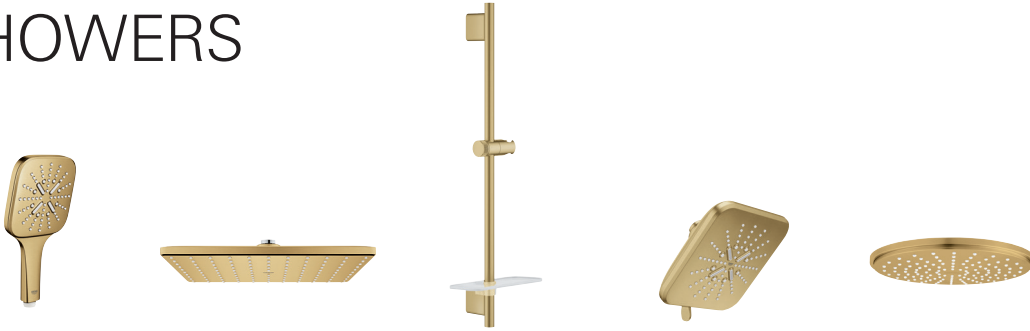

SHOWERS

GROHTHERM THERMOSTATIC TRIMS

		00	EN	243	GN	A0
24107_0	Grohtherm round single function 2-handle thermostatic valve trim with control module					
24110_0	Grohtherm square single function 2-handle thermostatic valve trim with control module					
24111_0	Grohtherm square dual function 2-handle thermostatic valve trim with control module					
24133_0	Grohtherm round dual function 2-handle thermostatic valve trim with control module					
29140_0	Grohtherm SmartControl single function thermostatic valve trim with control module					
29141_0	Grohtherm SmartControl dual function thermostatic valve trim with control module					
29142_0	Grohtherm SmartControl triple function thermostatic valve trim with control module					

SHOWERS

RAINSHOWER

		00	EN	243	GN	A0
26552_0	Rainshower SmartActive hand shower, 3 sprays, 1.75gpm					
26570_0	Rainshower 310 Mono shower head, 12", 1 spray, 1.75gpm					
26602_0	Rainshower 24" shower slide bar					
26797_0	Rainshower SmartActive shower head, 6 1/2", 3 sprays, 1.75gpm					
27814_1	Rainshower Cosmopolitan 210 shower head, 8", 1 spray, 1.75gpm					