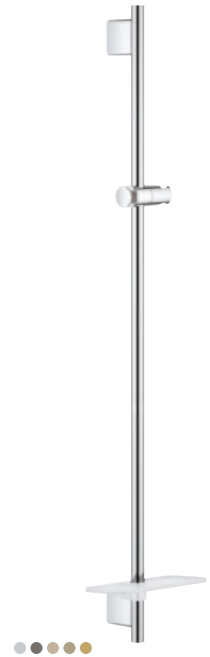

HAPPINESS IS A CHOICE

HAND SHOWERS

**26 545 000/A00/
BEO/ENO/GNO**
Rainshower™
SmartActive
hand shower,
3 sprays, 1.75gpm

26 552 000/ENO
Rainshower™
SmartActive
hand shower,
3 sprays, 1.75gpm

SHOWER SETS & BAR

26 604 000/ENO
Rainshower™
SmartActive
shower set,
3 sprays, 1.75gpm

26 605 000/ENO
Rainshower™
SmartActive
shower set,
3 sprays, 1.75gpm

26 547 000/ENO
Rainshower™
SmartActive
shower set,
1.75gpm

26 585 000/ENO
Rainshower™
SmartActive
shower set,
1.75gpm

26 602 000
Rainshower™
24" shower bar

**26 603 000/A00/
BEO/ENO/GNO**
Rainshower™
36" shower bar

Color options:

- 000 | StarLight Chrome
- A00 | Hard Graphite
- BEO | Polished Nickel

- ENO | Brushed Nickel
- GNO | Brushed Cool Sunrise