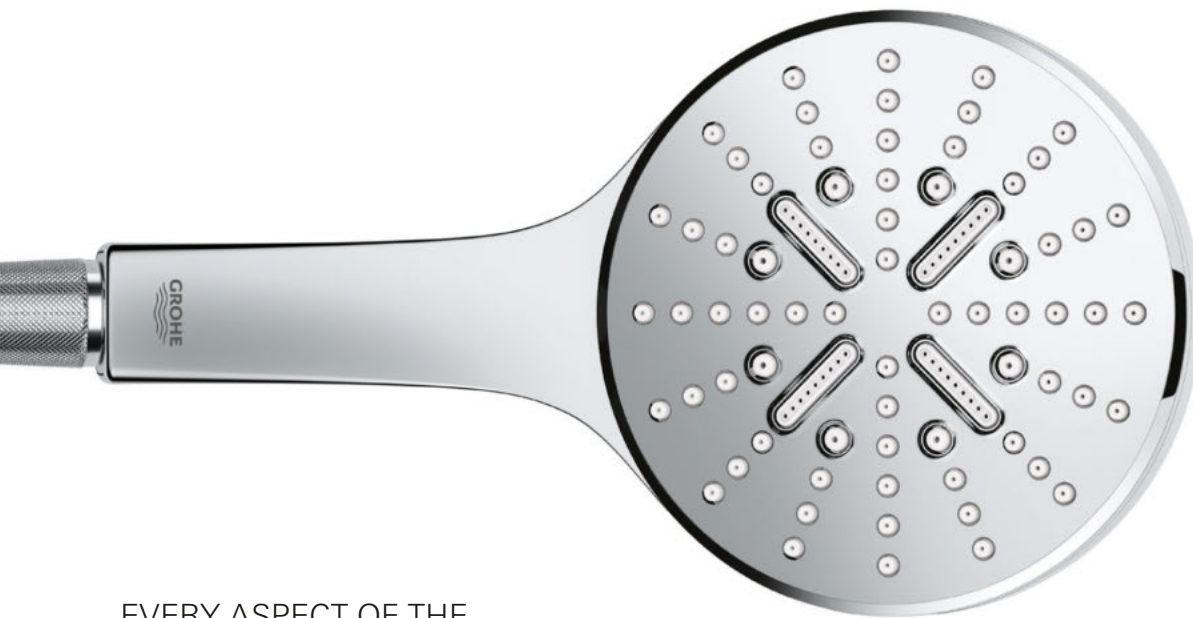

Pure Freude
an Wasser

GROHE
WAVE

new

SPREAD
HAPPINESS

DESIGNED TO MAKE YOU SMILE
GROHE RAINSHOWER™ SMARTACTIVE
HAND SHOWERS

LIFE IS FUN AND SO IS SHOWERING

EVERY ASPECT OF THE
GROHE RAINSHOWER™ SMARTACTIVE
IS DESIGNED TO MAKE YOU SMILE

From its fresh design to the colorful range and the
one-touch switching between the three spray modes.

MOMENTS OF TRUTH
& PRODUCT FEATURES:

**GROHE
STARLIGHT®**

Durable coating wipes clean,
maintains lustrous finish

**GROHE
DREAMSPRAY®**

Balanced water flow from all
nozzles for a perfect shower

**SPEED
CLEAN®**

Wipe away limescale on
nozzles with your fingertip

RIGHT IS JUST ONE CLICK AWAY

WITH **GROHE SMARTTIP**,
YOU CHOOSE ONE OF
THREE SPRAY PATTERNS
WITH A SINGLE FINGERTIP