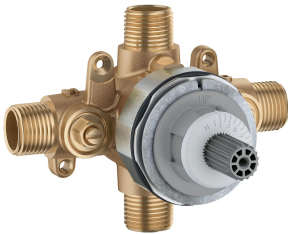

American Standard, Flash® Shower Rough-In Valve With Universal Inlets/Outlets With Screwdriver Stops

- Flush Plug: Eliminates the need to remove cartridge during installation and allows installer to flush the lines without cross flow. Can be tested using flush plug with air (200 psi) or water (300 psi).
- Stainless Steel Retaining Ring with Flats: Secures test cap/ cartridge in place and eliminates need for screws. Flats make it simple to loosen ring for quick, easy insertion/removal of test cap/cartridge.
- Flat Back: Allows valve to be mounted flush against cross brace for easy and solid installation
- Cast DZR Brass Valve Body: Resists corrosion due to high chloride and pH levels in water.
- Back-to-Back Capability: Hot and cold can be reversed quickly and easily.
- Exclusive Plaster Guard: Plaster guard is designed to protect valve and act as a guide during installation. It can serve as mounting support for thin-wall installations.
- Wide Rough-in Range: From 1-3/4" to 2-3/4" from finished wall to the back of the valve.
- 1/2" Male NPT/Sweat inlets/outlets accept 1/2" copper, 1/2" iron pipe, PEX or CPVC adapters
- Includes Screwdriver Stops for easy servicing at the valve
- Cartridge Ships with Trim

[View Specification Sheet](#)