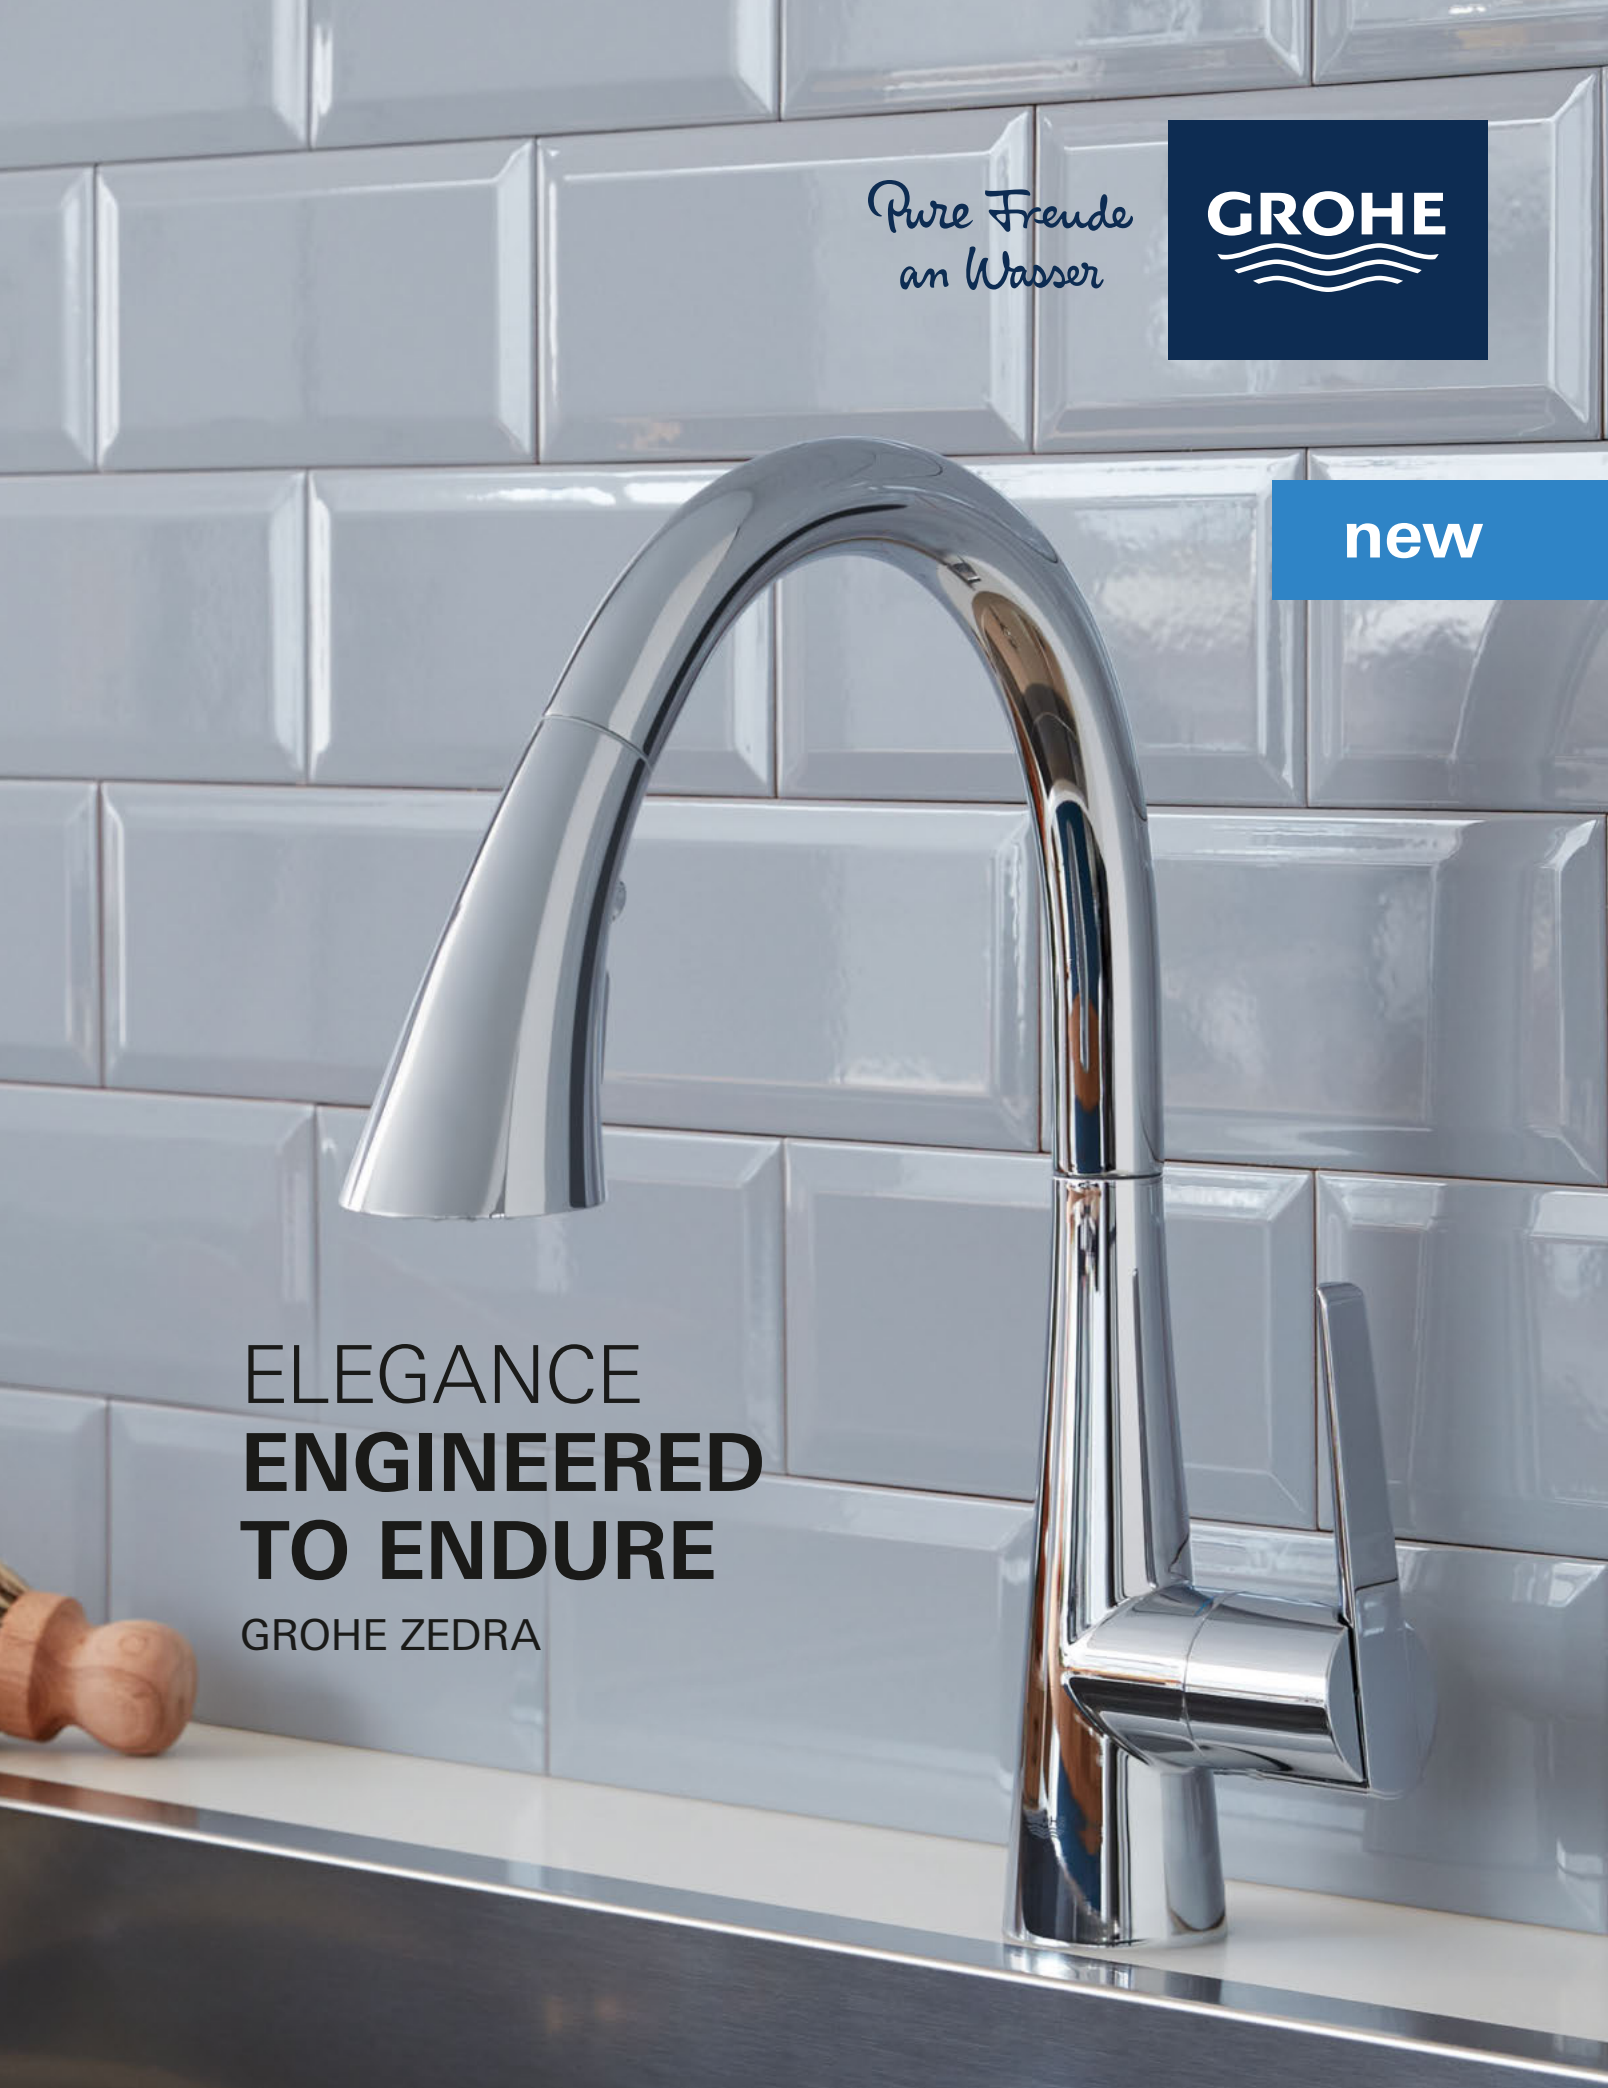

# UNDERSTATED ELEGANCE **ADVANCED FEATURES**

The GROHE Zedra Faucet Collection garners attention for its sleek, minimalist design and innovative features, both essential in today's well-appointed home. Uniquely suited to equip and coordinate your entire kitchen, this contemporary collection features enhanced functionality in a variety of styles. From effortless touch technology and triple spray functions to pot fillers, every faucet is thoughtfully engineered for maximum efficiency and superior performance, hallmarks of the GROHE heritage.