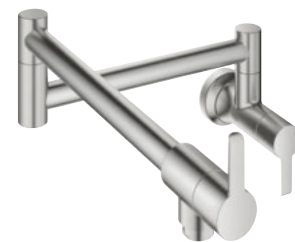

● ●  
**30 368 002/DC2**  
GROHE Zedra  
triple spray pull-down (prep sink)

● ●  
**33 893 002/DC2**  
GROHE Zedra  
dual spray pull-out

● ●  
**32 226 003/DC3**  
GROHE Zedra  
dual spray pull-down

● ●  
**32 283 003/DC3**  
GROHE Zedra  
dual spray pull-down (prep sink)

● ●  
**30 026 002/DC2**  
GROHE Zedra  
beverage faucet (basin/pillar tap)

**40 438 001**  
GROHE Filter Set  
For use with (30 026)

**31 075 DC2**  
GROHE Zedra pot filler

Follow us