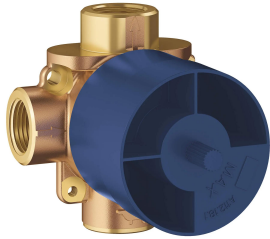

ADA SHOWER PACKAGE

SKU 29900000	TAG	COLOR No Finish (00G)
CEO	QTY 1	LIST PRICE $230.00
Grohe, 2-Way Diverter Rough-In Valve (Discrete Functions) • 1 inlet/2 outlets • 2 Discrete functions (Non-shared) • ½" NPT • ADA compliant: requires less than 5 lbs/22.2 N force to operate handle • CALGreen compliant View Specification Sheet