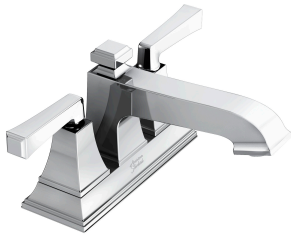

SKU 7455207.002	TAG	COLOR Chrome (002)
QTY 1		
Town Square® S 4-Inch Centerset 2-Handle Bathroom Faucet 1.2 gpm/4.5 L/min With Lever Handles • Solid Brass Construction: Durable – Excellent in high use applications. Ideal for prolonged contact with water. Provides the finest surface for application of all colors and finishes • Ceramic Disc Valve Cartridges: Assures a lifetime of drip-free performance • Includes Push-Pop drain for ease of installation and use • Lead Free • WaterSense Certified • CEC Compliant Product