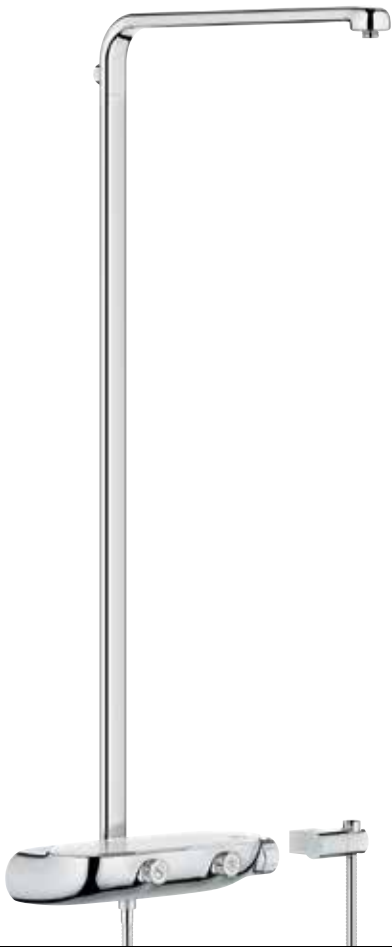

Push the button to start the shower.

Turn to adjust the water volume gradually from Eco to Full Flow.

Push again to stop or pause the shower.
The volume is now preset when you restart.

GROHE RAINSHOWER™ SMARTCONTROL®