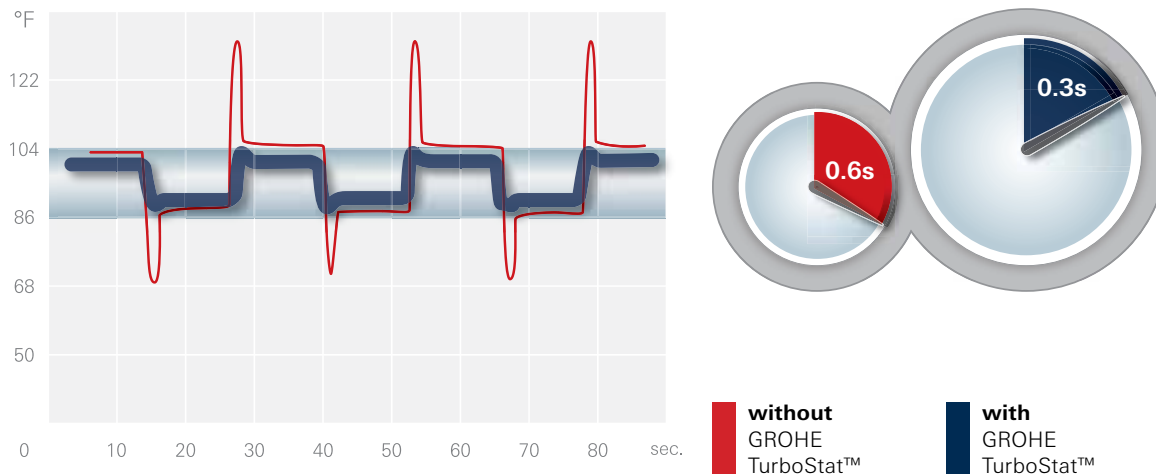

THERMOSTATIC SHOWER SYSTEMS

Precision control for a relaxed showering experience.

We've all been there before. You've just stepped into the shower when someone else in the house either turns on a faucet or flushes the toilet. Suddenly the temperature of your shower plummets or becomes scalding hot – leaving you with soap in your eyes as you try to manually adjust the temperature back to a comfortable level.

The SafeStop is a small manual override button that keeps in particular children safe from going above 100°F (38°C). However, if required, you can go above 100°F by simply pressing the button and unlocking the temperature cartridge.

Installing a GROHE thermostatic shower system means you can have a safe and enjoyable showering experience every time.

Always the right temperature, for ultimate convenience and safety.

GROHE TurboStat™ technology lies at the heart of our thermostatic shower systems. The thermoelement's unrivaled sensitivity means it delivers water at the desired temperature within a fraction of a second – and keeps it constant for the duration of your shower. Time and water will no longer be wasted getting the temperature right with GROHE thermostatic shower systems. And if the cold water supply fails, it reacts instantly: hot water will shut off automatically to avoid the risk of scalding.