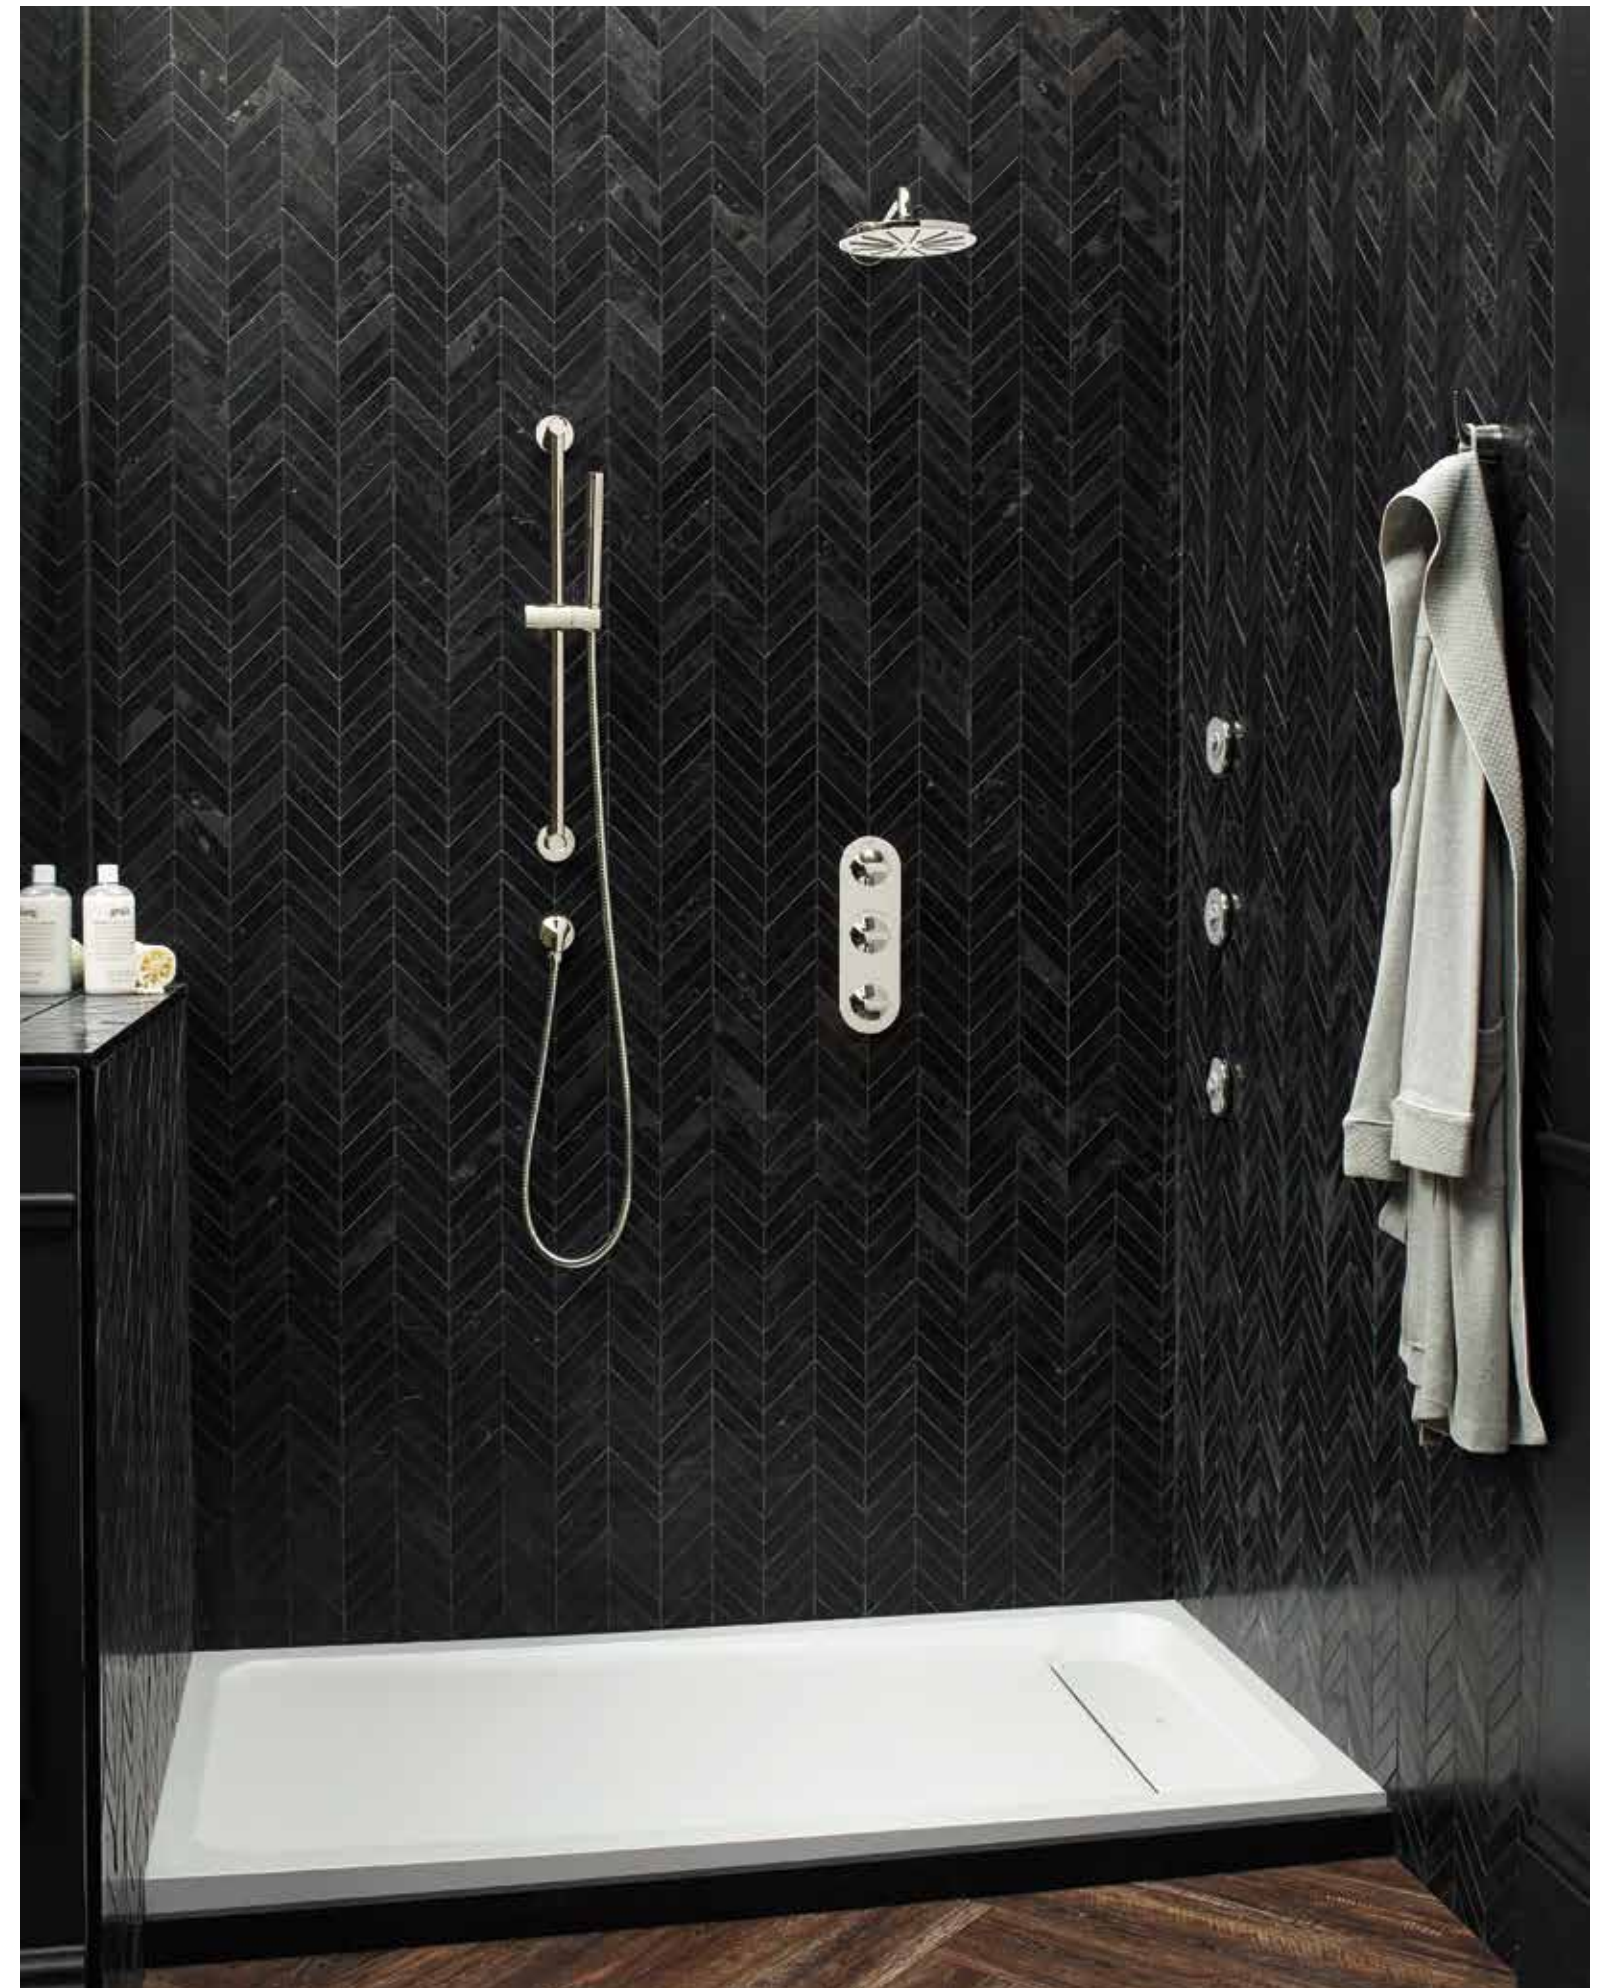

DXV Modulus 7-1/2" Showerhead, 12" Shower Arm, 2-Handle Thermostatic Valve Trim and Personal Shower Set with Hand Shower
DXV Modulus Shower Base **DXV Modulus** Robe Hook **DXV Modulus** Wall Mounted Bidet **DXV Modulus** Bidet Faucet
DXV Modulus Wall Mounted Elongated Toilet **GROHE** Skate Cosmopolitan Dual Flush Actuator **DXV Modulus** Tissue Holder
DXV Modulus Wall Mount Widespread Faucet **DXV Modulus** 21" Lavatory and Countertop Slab (Single)
DXV Modulus Drain Plate **DXV Modulus** 18" Towel Bar