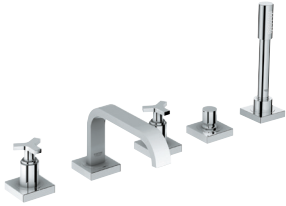

●
32 128 00A
Allure single hole single-handle
bathroom faucet, L-size, 1.2gpm

●
20 191 00A
Allure 8" widespread 2-handle
bathroom faucet, M-size, 1.2gpm

●
19 387 00A
Allure 2-handle wall mount faucet,
1.2gpm

TUB FAUCETS

● **25 083 001**

Allure 5-hole 2-handle deck mount roman tub faucet with hand shower, 1.75gpm

● **25 097 001**

Allure 5-hole 2-handle deck mount roman tub faucet with hand shower, 1.75gpm

● **19 302 001**