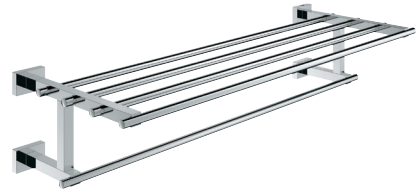

40 511 001/A01/EN1/GN1
Essentials Cube robe hook

40 510 001/A01/EN1/GN1
Essentials Cube 8" towel ring

40 509 001/A01/EN1/GN1
Essentials Cube 24" towel bar

122522
Essentials Cube 18" towel bar

40 512 001
Essentials Cube 23 5/8" multi-towel rack