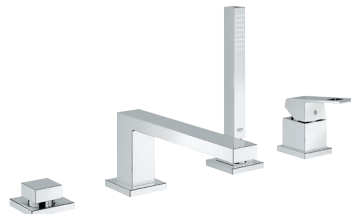

23 671 000/A00/EN0/GN0
Eurocube single hole single-handle
deck mount vessel sink faucet, 1.2gpm

20 370 00A/A0A/ENA/GNA
Eurocube 8" widespread 2-handle
bathroom faucet, S-size, 1.2gpm

23 672 001/A01/EN1/GN1
Eurocube single-handle freestanding
tub faucet with hand shower, 1.75gpm

TUB FAUCETS

117982
Eurocube 3-hole 2-handle deck mount
roman tub faucet

19 897 001/A01/EN1/GN1
Eurocube 4-hole single-handle deck mount
roman tub faucet with hand shower,
1.75gpm

TRIMS

29 422 000/A00/EN0/GN0