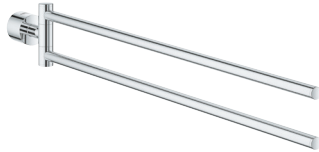

● ●
40 308 003/EN3
Atrio 18" double towel bar