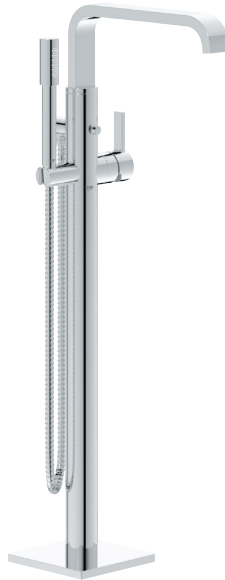

●
32 128 00A
Allure single hole single-handle
bathroom faucet, L-size, 1.2gpm

●
20 191 00A
Allure 8" widespread 2-handle
bathroom faucet, M-size, 1.2gpm

●
19 387 00A
Allure 2-handle wall mount faucet,
1.2gpm

TUB FAUCETS

● **25 083 001**

Allure 5-hole 2-handle deck mount roman tub faucet with hand shower, 1.75gpm

● **25 097 001**

Allure 5-hole 2-handle deck mount roman tub faucet with hand shower, 1.75gpm

● **19 302 001**

Allure 3-hole single-handle deck mount roman tub faucet with hand shower, 1.75gpm

● **32 754 002**

Allure single-handle freestanding tub faucet with hand shower, 1.75gpm

TRIMS

● **19 375 000**

Allure pressure balance valve trim